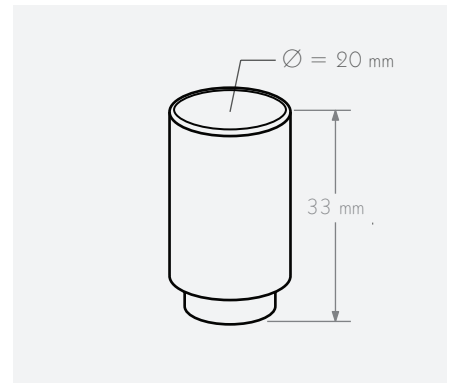

Schwinn Item 4141 Knob

Material: Stainless Steel Grade 303

Environmental Information:

1. Fully Recyclable
   - Meets RoHS Standards
2. ADA Compliant: No

20 x 33 mm

C/C N/A; M4 Thread

Brushed $10.00

Order Nr. 51970

Material: Steel

Environmental Information:

1. Fully Recyclable
   - Meets RoHS Standards
2. ADA Compliant: No

20 x 33 mm

C/C N/A; M4 Thread

Satin Nickel $12.00

Order Nr. 59382

Polished Chrome $12.00

Order Nr. 59381

Matte Gold $13.00

Order Nr. 59379

Matte Black $12.00

Order Nr. 59380