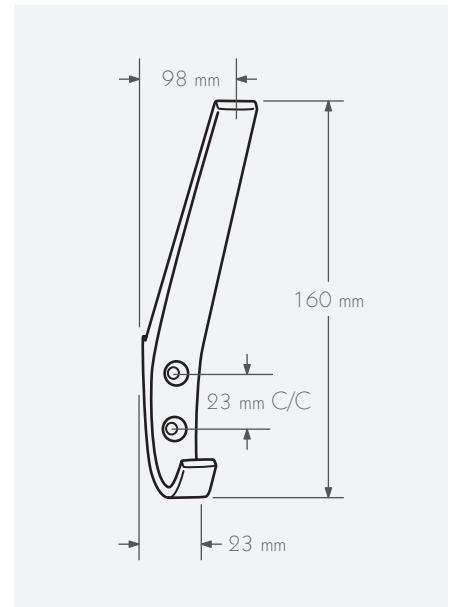

- Fully Recyclable
- Meets RoHS Standards

73 x 65 x 47 mm

C/C 20 mm; Countersunk for #8 Screw Head

Mounting Type: Concealed

Load Capacity: 44 lb

Provided Hardware: None

Polished Chrome \$22.00

Order Nr. 53426

Satin Nickel \$20.00

Order Nr. 59235

Schwinn Item 6025 Hook

Material: ABS

Environmental Information:

- Fully Recyclable
- Meets RoHS Standards

73 x 71 x 52 mm

C/C 23 mm; Countersunk for #8 Screw Head

- Fully Recyclable
- Meets RoHS Standards

160 x 23 x 98 mm

C/C 23 mm; Countersunk for #8 Screw Head

Mounting Type: Front

Load Capacity: 33 lb

Provided Hardware: None

Black \$5.00

Order Nr. 53381

Schwinn Item 6024 Hook

Material: ABS

Environmental Information:

- Fully Recyclable
- Meets RoHS Standards

167 x 71 x 97 mm

C/C 23 mm; Countersunk for #8 Screw Head

Mounting Type: Front

Load Capacity: 33 lb