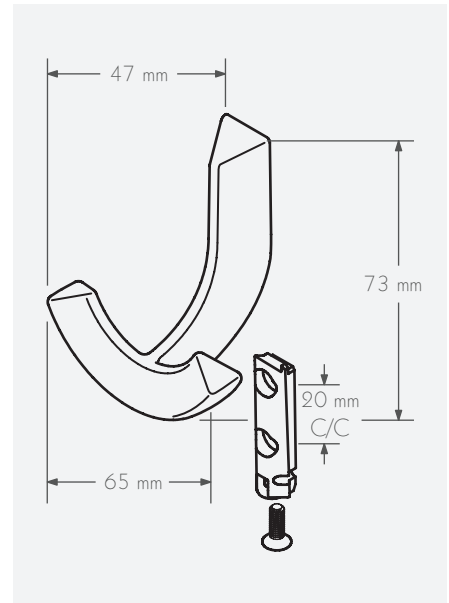

- Fully Recyclable
- Meets RoHS Standards

73 x 65 x 47 mm

C/C 20 mm; Countersunk for #8 Screw Head

Mounting Type: Concealed

Load Capacity: 44 lb

Provided Hardware: None

Polished Chrome \$22.00

Order Nr. 53426

Satin Nickel \$20.00

Order Nr. 59235

Schwinn Item 6025 Hook

Material: ABS

Environmental Information:

- Fully Recyclable
- Meets RoHS Standards

73 x 71 x 52 mm

C/C 23 mm; Countersunk for #8 Screw Head

- Fully Recyclable
- Meets RoHS Standards

160 x 23 x 98 mm

C/C 23 mm; Countersunk for #8 Screw Head

Mounting Type: Front

Load Capacity: 33 lb

Provided Hardware: None

Black \$5.00

Order Nr. 53381

Schwinn Item 6024 Hook

Material: ABS

Environmental Information:

- Fully Recyclable
- Meets RoHS Standards

167 x 71 x 97 mm

C/C 23 mm; Countersunk for #8 Screw Head

Mounting Type: Front

Load Capacity: 33 lb