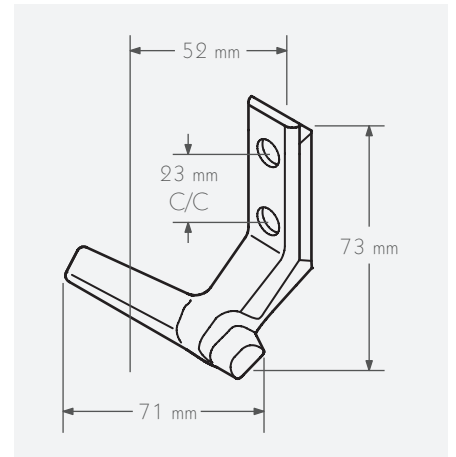

Schwinn Item 6025 Hook

Material: ABS

Environmental Information:

- Fully Recyclable
- Meets RoHS Standards

73 x 71 x 52 mm

C/C 23 mm; Countersunk for #8 Screw Head

Mounting Type: Front

Load Capacity: 33 lb

Provided Hardware: None

Black $4.00

Order Nr. 53376