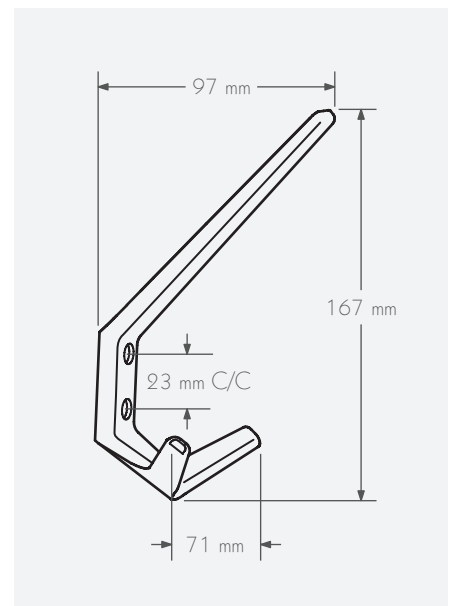

Schwinn Item 6024 Hook

Material: ABS

Environmental Information:

- Fully Recyclable
- Meets RoHS Standards

167 x 71 x 97 mm

C/C 23 mm; Countersunk for #8 Screw Head

Mounting Type: Front

Load Capacity: 33 lb

Provided Hardware: None

Black $6.00

Order Nr. 53371