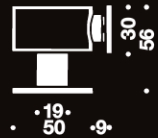

Floor door stop

Floor door stop

Description
Ø40x40mm

Item number
14.5070.02.006

Ø50x56mm, w/magnet

14.5075.02.009

Ø70x30mm
Ø40x20mm

14.5080.02.000
14.9650.00.004

Turtle Ø80x15mm
Turtle Ø80x30mm

14.5080.02.015
14.5080.02.030